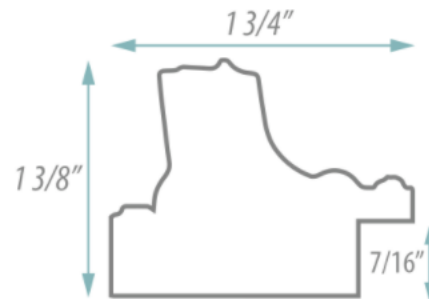

SPECIFICATION SHEET

FRAMED MIRROR

MODEL#: FM 76288-21X36

FRAMED MIRRORS COLLECTION

FEATURES:

- ONE 21X36" HIGH RESOLUTION SILVER PLATE GLASS MIRROR SIZE W/ DECORATIVE FRAME.
- "WALL HUGGER" HANGER FOR MOUNTING INCLUDED.
- STANDARD MOUNTING STYLE IS VERTICAL. FOR HORIZONTAL, PLEASE SPECIFY WHEN ORDERING.
- PACKED IN FOUR WALL (FOLDED DOUBLE WALL) CORRUGATION.
- STYLE: COLONIAL
- COLOR: GOLD
- FINISH: FOIL

MIRROR FINISHES:

- FLAT POLISHED EDGE
- BEVELED EDGE

OVERALL SIZE DIMENSION: 24 1/2" WIDE X 39 1/2" HIGH X 1 3/8" DEEP